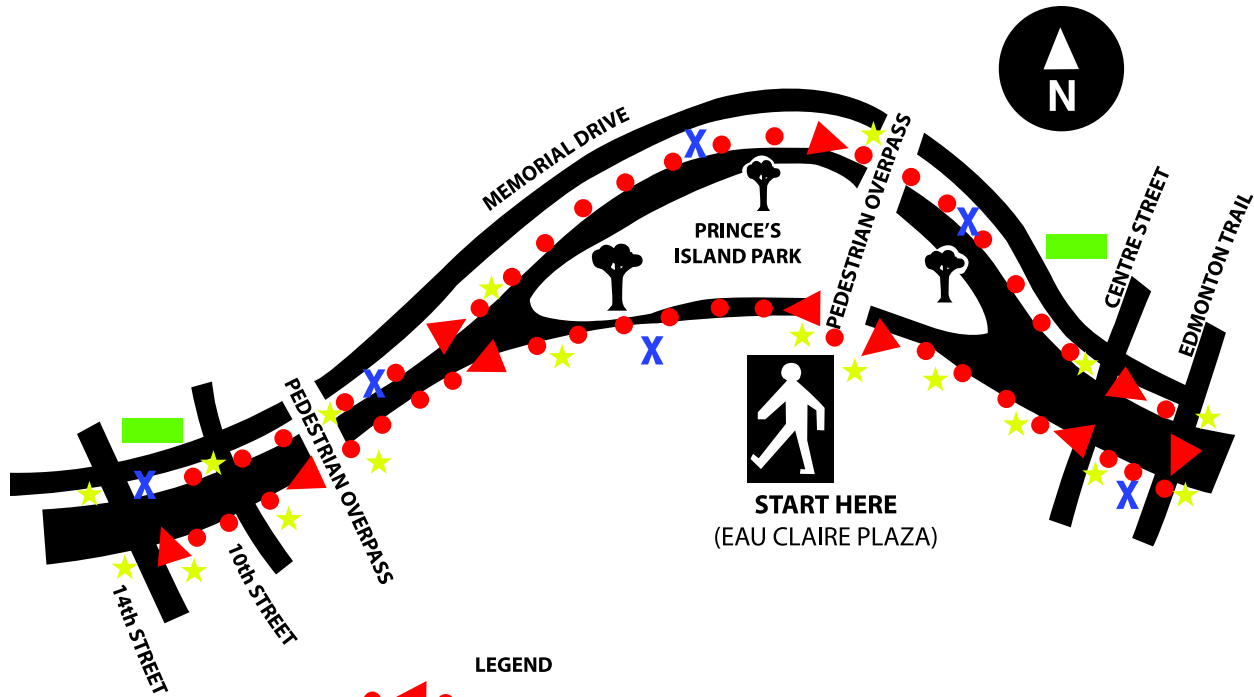

Scotiabank AIDS Walk for Life 2008 Route Map

- LEGEND**
-  AIDS WALK FOR LIFE ROUTE
 -  ROADS, AVENUE OR STREETS
 -  RACE MARSHALS (two per station)
 -  FOOD/WATER STATIONS
 -  ENTERTAINMENT